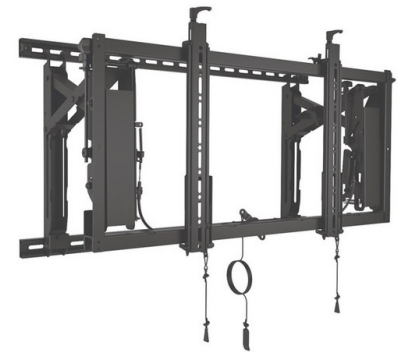

CONNEXSYS™ VIDEO WALL LANDSCAPE MOUNTING SYSTEM WITH RAILS

Certifications	UL Listed
Color	Black
Manual Height Adjustment	± 2.5 cm
Maximum Extension	34.0 cm
Minimum Depth	10.2 cm
Mounting Pattern Compatibility (Universal Versions)	200 x 100 - 700 x 400 mm
Orientation	Landscape
Overall Dimensions (HxWxD)	554 x 902 x 102 mm
Shipping Weight	20 kg
Solution Type	Universal
Tilt	+ 4.0°, -2.5°
Typical Screen Sizes*	42 - 80"
Weight Capacity	68 kg

*Always check compatibility with the Chief mountfinder on the Chief website.

Color option:

Watch the video

SPECIFICATIONS

- Mount unit to be compatible with mounting on standard 41mm channel strut for fast horizontal row leveling.
- 6 point of micro adjustments in one location at the top of the mount.
- Height adjustment minimum 2.5 cm on each interface
- Tilt adjustment at single pivot point, protects displays from twisting
- Depth can be set between 1000 mm and 1880mm from the wall, providing a range of “home positions” ideal for recessed installations
- Both sides (left and right) of the mount adjust independently, compensating for imperfections in the wall
- Walls can be out of alignment by up to 510 mm (horizontally)
- Fine-tune lateral adjustment using turn knobs, protecting screens from potential collisions
- Cord release system remotely pops display out for easy access without pushing the displays and can extend displays out 34.0 cm for service.
- Mount must prevent accidental pop out / release of the displays
- Kickstand provides 20 degrees of bottom tilt access
- Portrait display mount option available (LVS1UP)
- VESA compatible: 200 x 100 - 700 x 400
- Overall Dimensions (HxWxD): 554 x 902 x 102 mm
- Weight capacity: 68 kg
- Color: Black
- Certifications: UL

THE LVS SERIES

LVS1U
42 - 80" Landscape
Mount with Rails

LVS1UP
40 - 80" Portrait
Mount with Rails

LVSXU
42 - 80" Landscape
Mount without Rails

LVSXUP
40 - 80" Portrait
Mount without Rails

TECHNICAL DRAWINGS