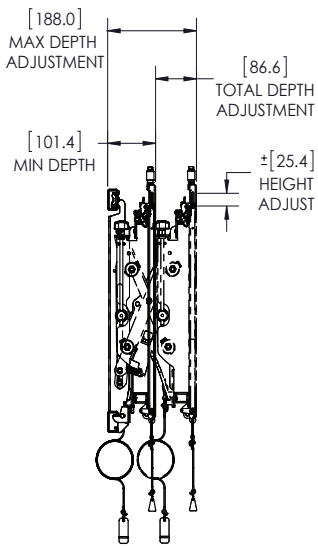

*Always check compatibility with the Chief mountfinder on the Chief website.

Color option:

Watch the video

SPECIFICATIONS

- Mount unit to be compatible with mounting on standard 41mm channel strut for fast horizontal row leveling.
- 6 point of micro adjustments in one location at the top of the mount.
- Height adjustment minimum 2.5 cm on each interface
- Tilt adjustment at single pivot point, protects displays from twisting
- Depth can be set between 1000 mm and 1880mm from the wall, providing a range of “home positions” ideal for recessed installations
- Both sides (left and right) of the mount adjust independently, compensating for imperfections in the wall
- Walls can be out of alignment by up to 510 mm (horizontally)
- Fine-tune lateral adjustment using turn knobs, protecting screens from potential collisions
- Cord release system remotely pops display out for easy access without pushing the displays and can extend displays out 34.0 cm for service.
- Mount must prevent accidental pop out / release of the displays
- Kickstand provides 20 degrees of bottom tilt access
- Portrait display mount option available (LVS1UP)
- VESA compatible: 200 x 100 - 700 x 400
- Overall Dimensions (HxWxD): 554 x 902 x 102 mm
- Weight capacity: 68 kg
- Color: Black
- Certifications: UL

THE LVS SERIES

LVS1U
42 - 80" Landscape
Mount with Rails

LVS1UP
40 - 80" Portrait
Mount with Rails

LVSXU
42 - 80" Landscape
Mount without Rails

LVSXUP
40 - 80" Portrait
Mount without Rails

TECHNICAL DRAWINGS

Dimensions in mm.

LVS1U, VIDEO WALL MOUNT

A BRAND OF MILESTONE AV TECHNOLOGIES - www.chiefmfg.com

USA P 800.582.6480 / +1.952.225.6000 - F 877.894.6918 / +1.952.894.6918 - chief@chiefmfg.com
 Canada P 877.345.4329 - F 888.377.5314 - canadainfo@milestone.com
 EMEA P +31 495 580 840 - F +31 495 580 845 - emea.sales@milestone.com
 Asia Pacific P +852 2145 4099 - F +852 2145 4477 - asia.chief@milestone.com