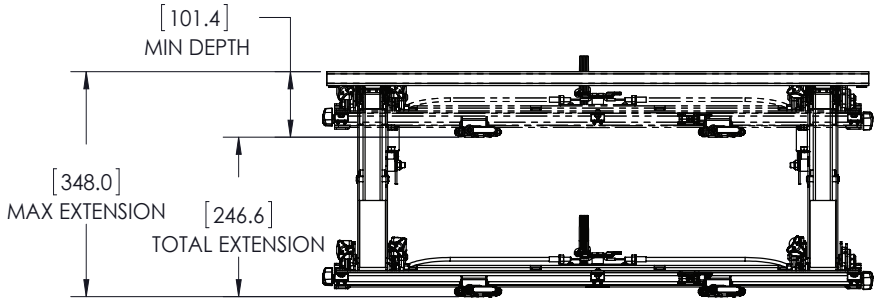

*Always check compatibility with the Chief mountfinder on the Chief website.

Color option:

Watch the video

SPECIFICATIONS

- Mount unit to be compatible with mounting on standard 41mm channel strut for fast horizontal row leveling.
- 6 point of micro adjustments in one location at the top of the mount.
- Height adjustment minimum 2.5 cm on each interface
- Tilt adjustment at single pivot point, protects displays from twisting
- Depth can be set between 1000 mm and 1880mm from the wall, providing a range of “home positions” ideal for recessed installations
- Both sides (left and right) of the mount adjust independently, compensating for imperfections in the wall
- Walls can be out of alignment by up to 510 mm (horizontally)
- Fine-tune lateral adjustment using turn knobs, protecting screens from potential collisions
- Cord release system remotely pops display out for easy access without pushing the displays and can extend displays out 34.0 cm for service.
- Mount must prevent accidental pop out / release of the displays
- Kickstand provides 20 degrees of bottom tilt access
- Portrait display mount option available (LVS1UP)
- VESA compatible: 200 x 100 - 700 x 400
- Overall Dimensions (HxWxD): 554 x 902 x 102 mm
- Weight capacity: 68 kg
- Color: Black
- Certifications: UL

THE LVS SERIES

LVS1U
42 - 80" Landscape
Mount with Rails

LVS1UP
40 - 80" Portrait
Mount with Rails

LVSXU
42 - 80" Landscape
Mount without Rails

LVSXUP
40 - 80" Portrait
Mount without Rails

TECHNICAL DRAWINGS

Dimensions in mm.

LVS1U, VIDEO WALL MOUNT

A BRAND OF MILESTONE AV TECHNOLOGIES - www.chiefmfg.com

USA P 800.582.6480 / +1.952.225.6000 - F 877.894.6918 / +1.952.894.6918 - chief@chiefmfg.com
 Canada P 877.345.4329 - F 888.377.5314 - canadainfo@milestone.com
 EMEA P +31 495 580 840 - F +31 495 580 845 - emea.sales@milestone.com
 Asia Pacific P +852 2145 4099 - F +852 2145 4477 - asia.chief@milestone.com