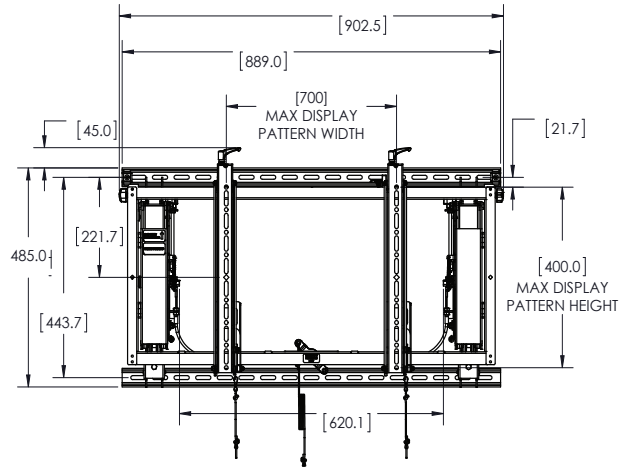

*Always check compatibility with the Chief mountfinder on the Chief website.

Color option:

Watch the video

SPECIFICATIONS

- Mount unit to be compatible with mounting on standard 41mm channel strut for fast horizontal row leveling.
- 6 point of micro adjustments in one location at the top of the mount.
- Height adjustment minimum 2.5 cm on each interface
- Tilt adjustment at single pivot point, protects displays from twisting
- Depth can be set between 1000 mm and 1880mm from the wall, providing a range of “home positions” ideal for recessed installations
- Both sides (left and right) of the mount adjust independently, compensating for imperfections in the wall
- Walls can be out of alignment by up to 510 mm (horizontally)
- Fine-tune lateral adjustment using turn knobs, protecting screens from potential collisions
- Cord release system remotely pops display out for easy access without pushing the displays and can extend displays out 34.0 cm for service.
- Mount must prevent accidental pop out / release of the displays
- Kickstand provides 20 degrees of bottom tilt access
- Portrait display mount option available (LVS1UP)
- VESA compatible: 200 x 100 - 700 x 400
- Overall Dimensions (HxWxD): 554 x 902 x 102 mm
- Weight capacity: 68 kg
- Color: Black
- Certifications: UL

THE LVS SERIES

LVS1U
42 - 80" Landscape
Mount with Rails

LVS1UP
40 - 80" Portrait
Mount with Rails

LVSXU
42 - 80" Landscape
Mount without Rails

LVSXUP
40 - 80" Portrait
Mount without Rails

TECHNICAL DRAWINGS

Dimensions in mm.

LVS1U, VIDEO WALL MOUNT

A BRAND OF MILESTONE AV TECHNOLOGIES - www.chiefmfg.com

USA P 800.582.6480 / +1.952.225.6000 - F 877.894.6918 / +1.952.894.6918 - chief@chiefmfg.com
 Canada P 877.345.4329 - F 888.377.5314 - canadainfo@milestone.com
 EMEA P +31 495 580 840 - F +31 495 580 845 - emea.sales@milestone.com
 Asia Pacific P +852 2145 4099 - F +852 2145 4477 - asia.chief@milestone.com